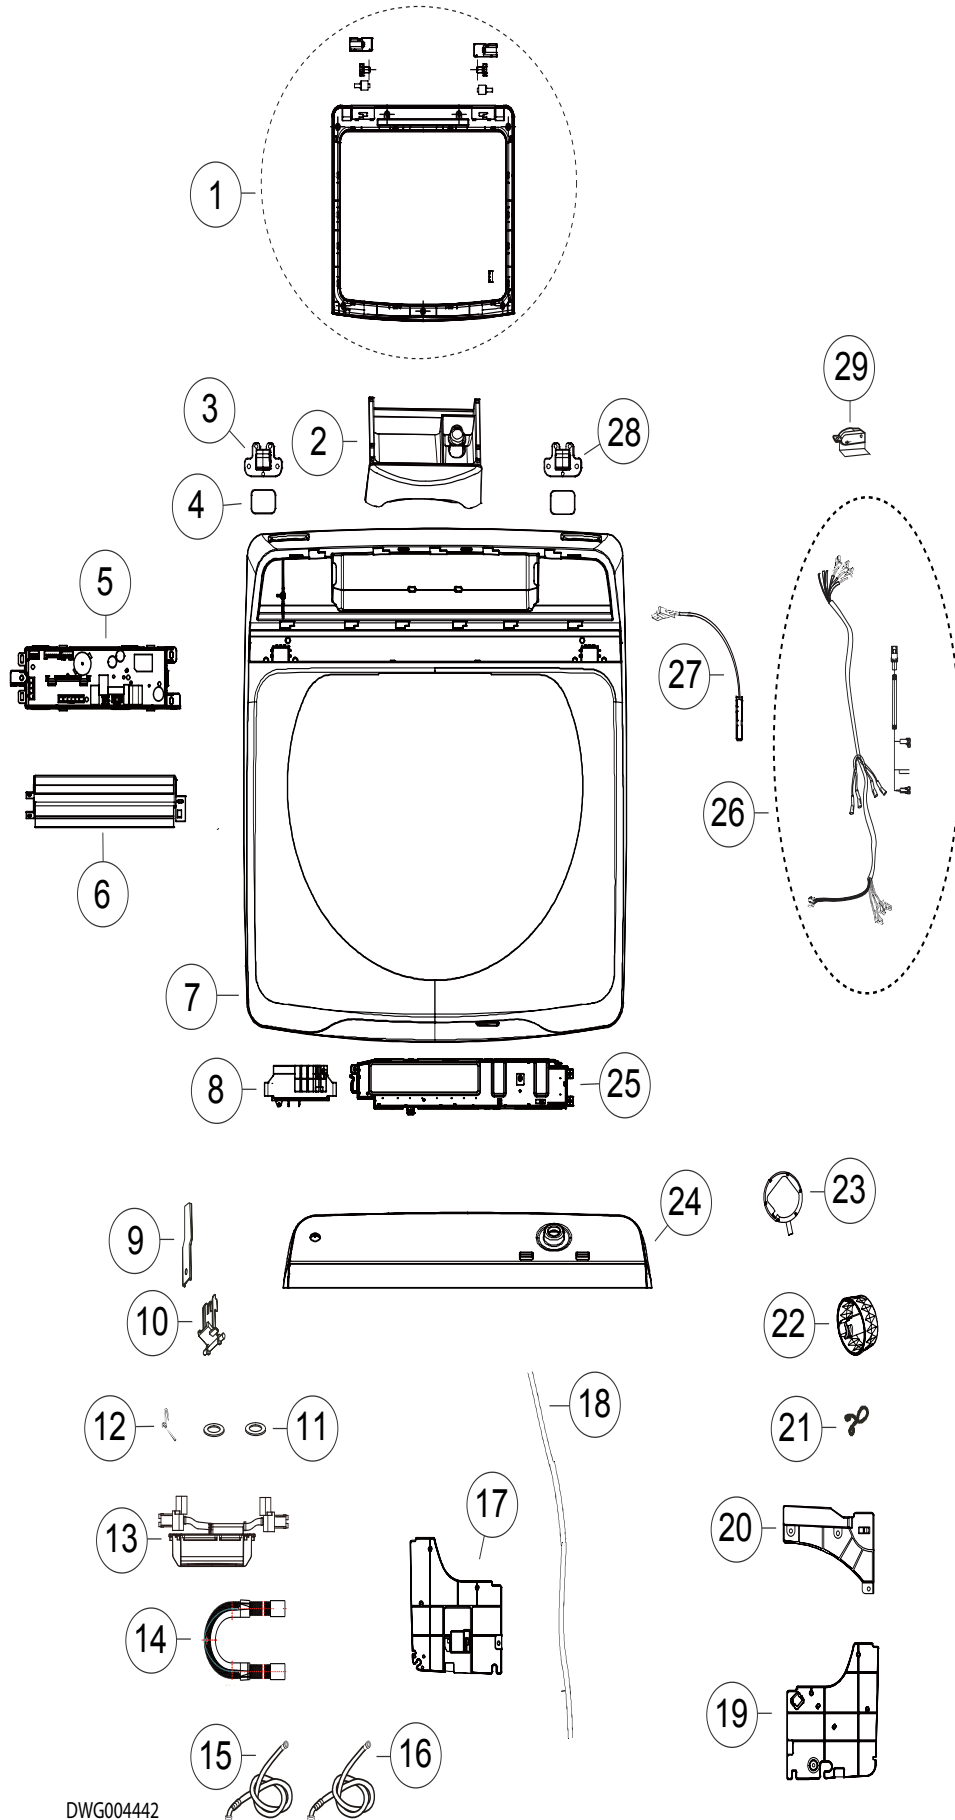

PARTS MANUAL

Top Load Washing Machine

HWT90MW2 HA AA

Product Code
61393-A

AU NZ

Haier

TOP CONSOLE COMPONENTS

DWG004442

DWG004442

CABINET COMPONENTS

DWG004444

DWG 004444

BOWLS & MOTOR COMPONENTS

DWG004443