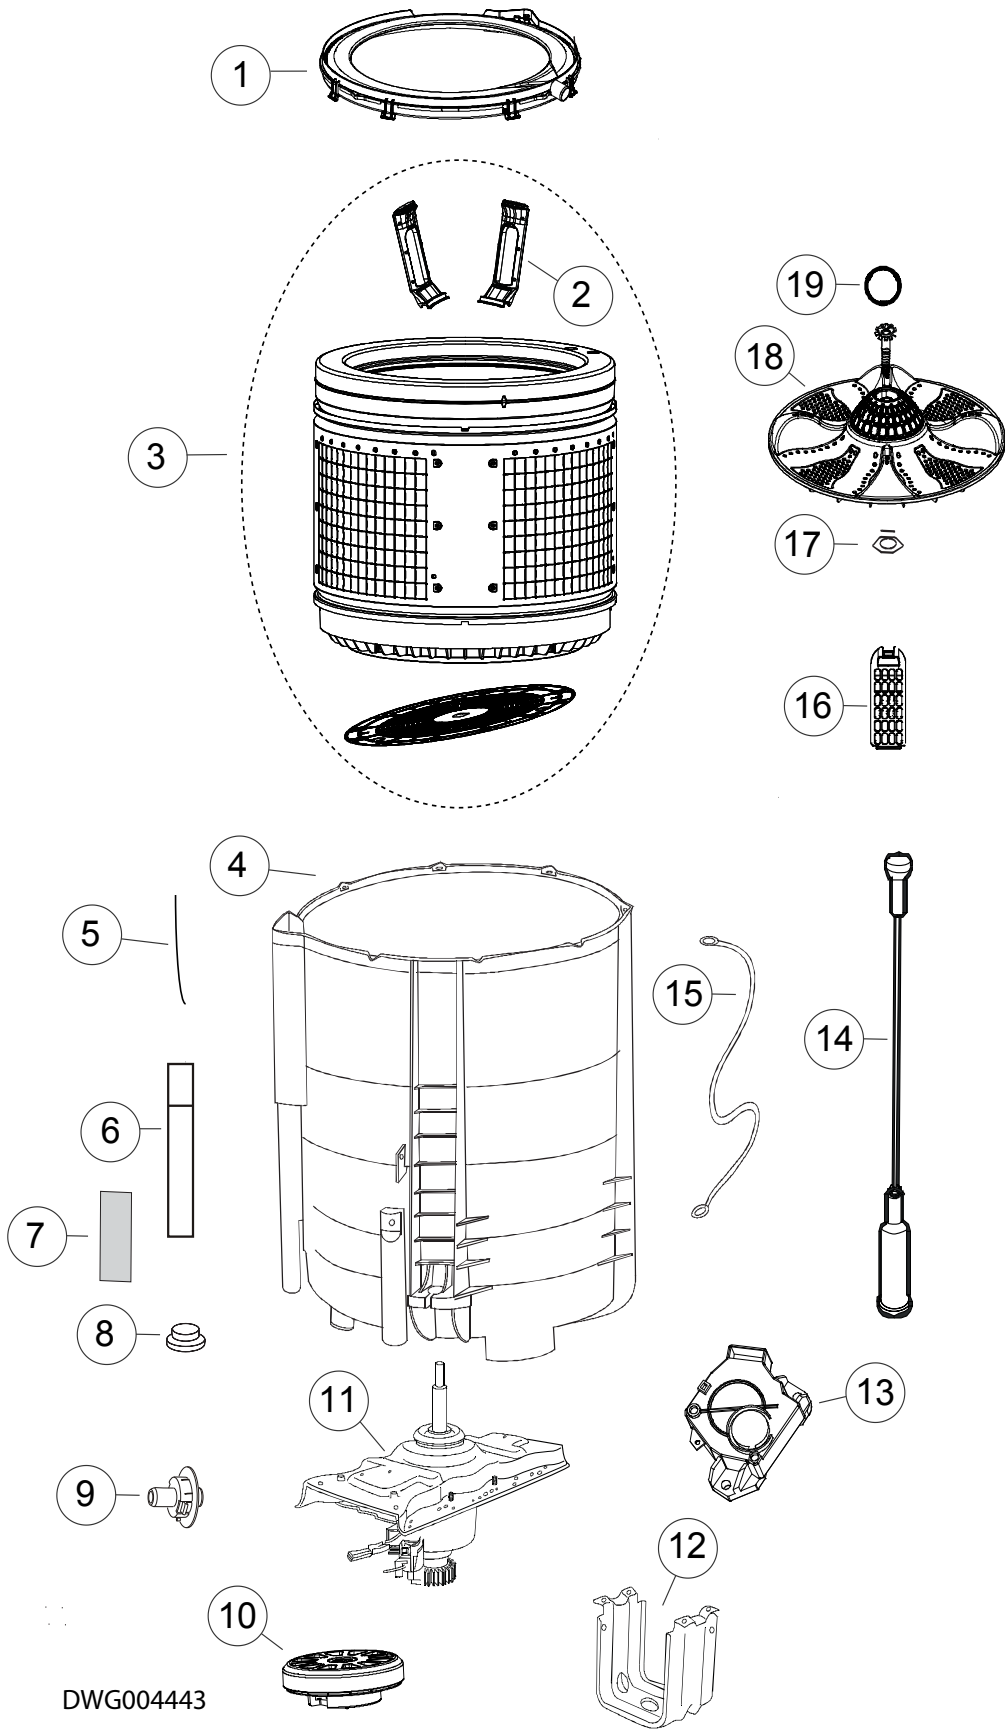

PARTS MANUAL

Top Load Washing Machine

HWT90MW2 HA AA

Product Code
61393-A

AU NZ

Haier

TOP CONSOLE COMPONENTS

DWG004442

DWG004442

CABINET COMPONENTS

DWG004444

DWG 004444

BOWLS & MOTOR COMPONENTS

DWG004443