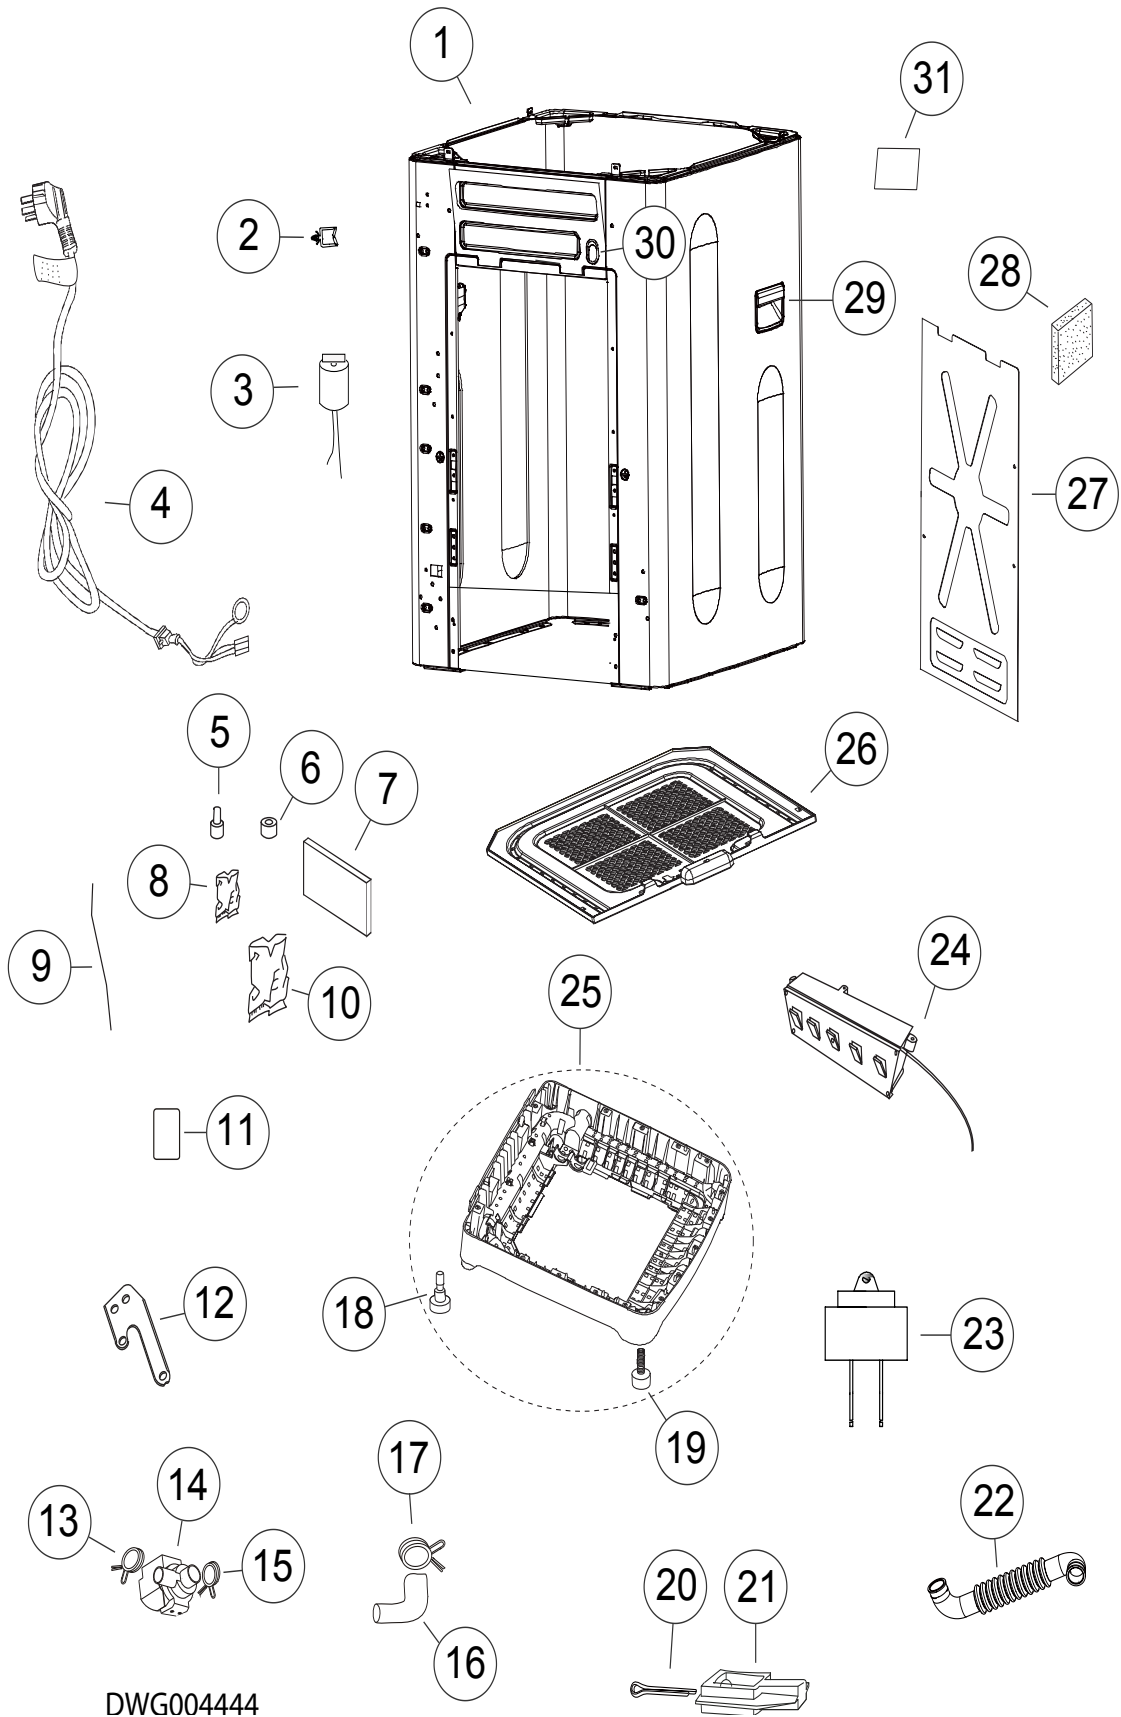

PARTS MANUAL

Top Load Washing Machine

HWT90MW2 HA AA

Product Code
61393-A

AU NZ

Haier

TOP CONSOLE COMPONENTS

DWG004442

DWG004442

CABINET COMPONENTS

DWG004444

DWG 004444

BOWLS & MOTOR COMPONENTS

DWG004443